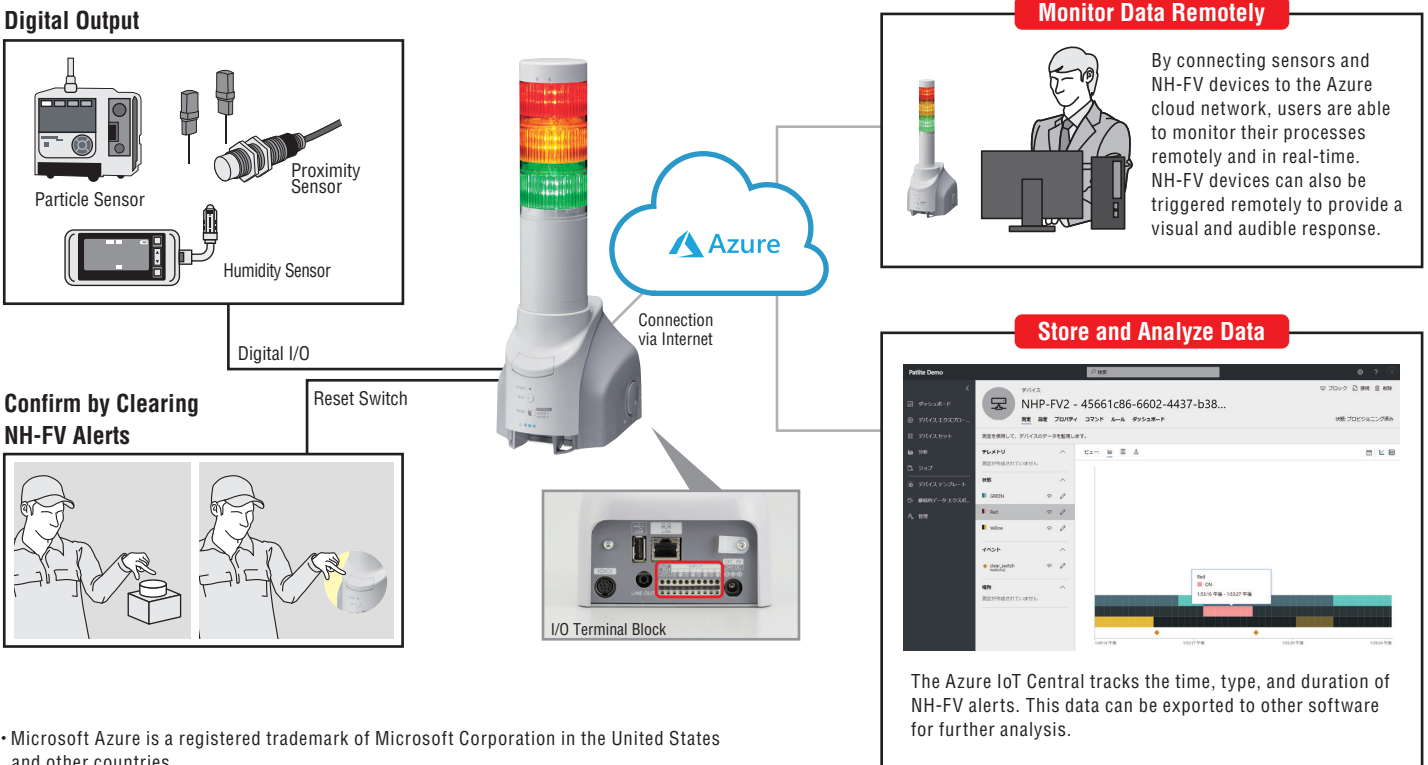

New

Cloud Application Monitoring Signal Tower

Connects directly to Azure cloud services without external devices or gateways

Microsoft
Azure

Certified

NHP-3FV2W

NHL-3FV2W

Effortless Device Setup

The digital inputs on the NH-FV allows users to link devices not compatible with the cloud. The Azure Device Template allows users to easily configure user-specific parameters and other properties of the NH-FV.

Reliable and Accessible

The Azure IoT Central is a highly secure platform that enables remote device management and data collection.

φ40

φ60

88dB
(at 1m)

MP3

Seamless Azure Integration

Access All Your NH-FV Data In Azure