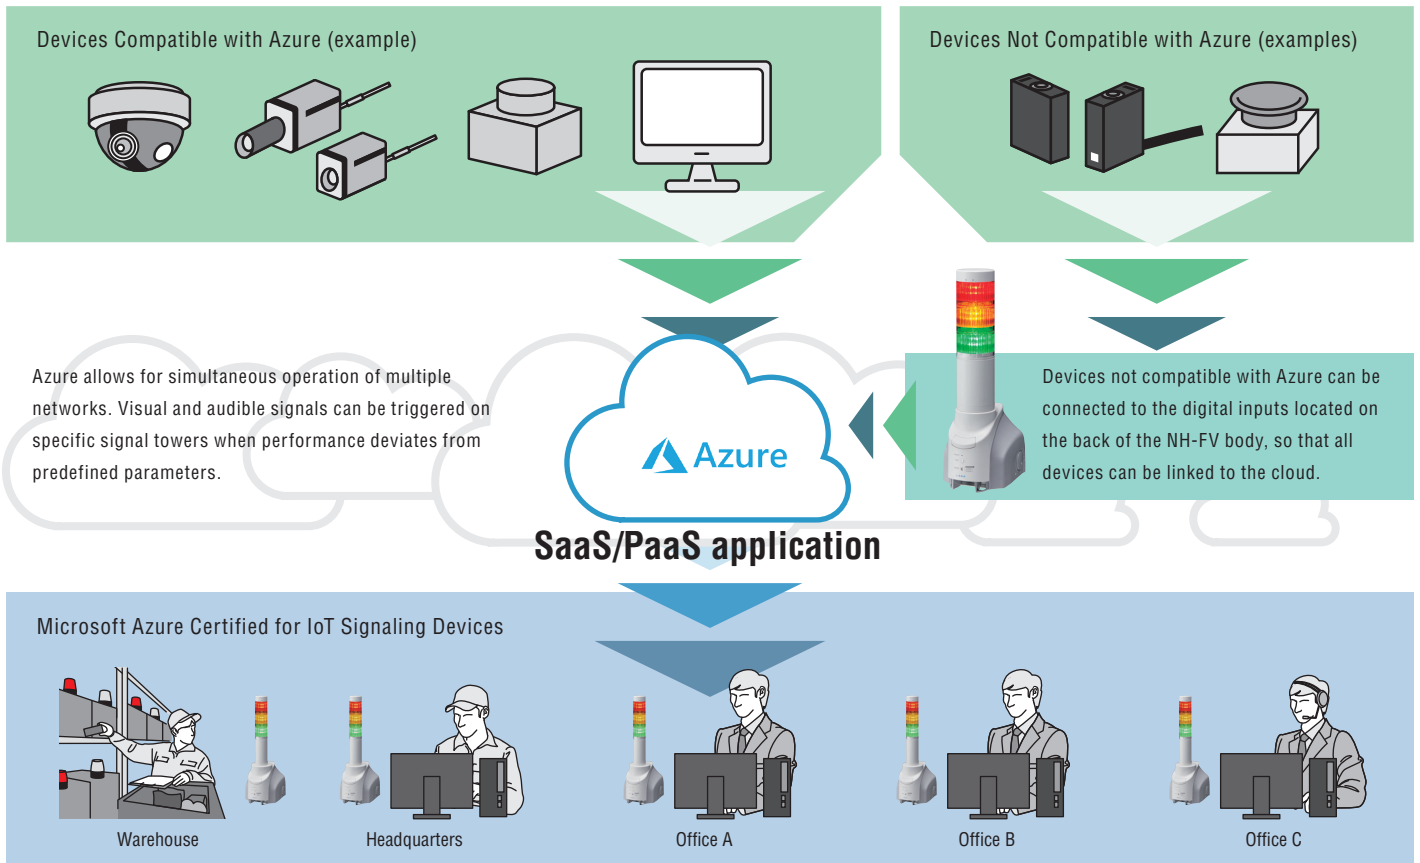

New

Cloud Application Monitoring Signal Tower

Connects directly to Azure cloud services without external devices or gateways

Microsoft
Azure

Certified

NHP-3FV2W

NHL-3FV2W

Effortless Device Setup

The digital inputs on the NH-FV allows users to link devices not compatible with the cloud. The Azure Device Template allows users to easily configure user-specific parameters and other properties of the NH-FV.

Reliable and Accessible

The Azure IoT Central is a highly secure platform that enables remote device management and data collection.

φ40

φ60

88dB
(at 1m)

MP3

Seamless Azure Integration

Access All Your NH-FV Data In Azure