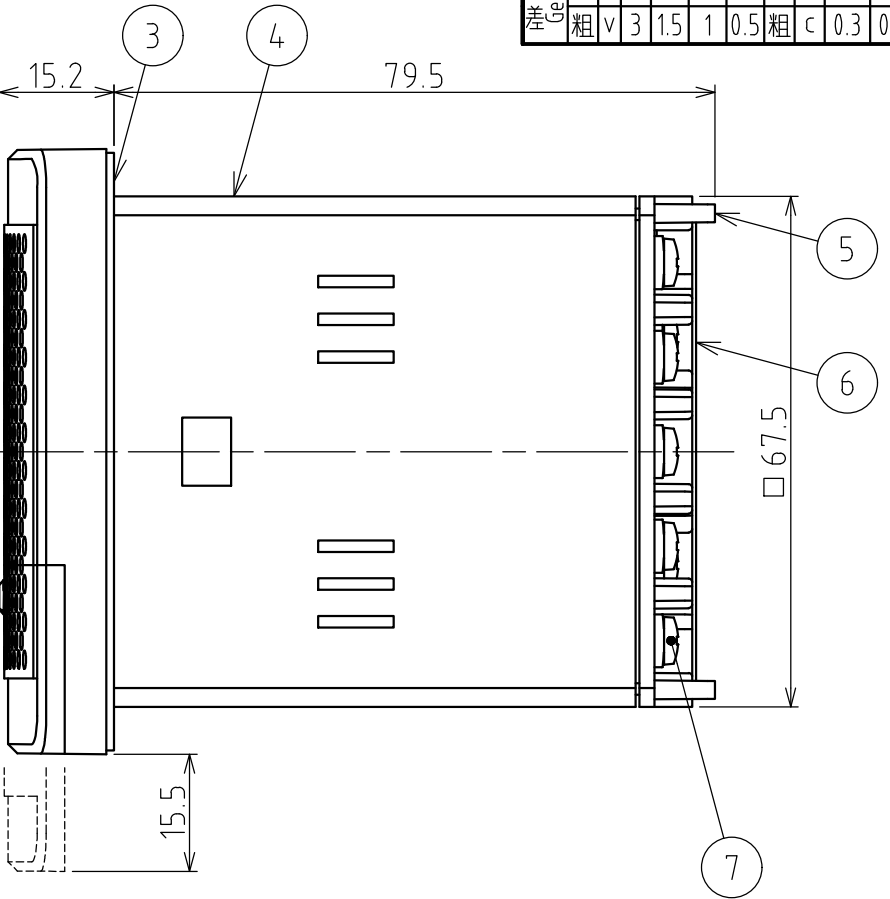

A

B

C

D

E

F

Hang two Mounting Angles on the hole of product's side face and tighten it's screws after inserting product in mounting hole .
(Recommended tightening torque 0.7±0.1N·m)

* Mounting hole dimension complies with IEC-61554(DIN-43700).

機種 Model	BD-100A	特注No. S.P.No.	-	図名 Name	Outer Dimensions Drawing
品目コード Part No.	-	尺度 Scale	-	三角法 3rd Angle P.	単位 Unit mm
		株式会社 PATLITE Corporation			