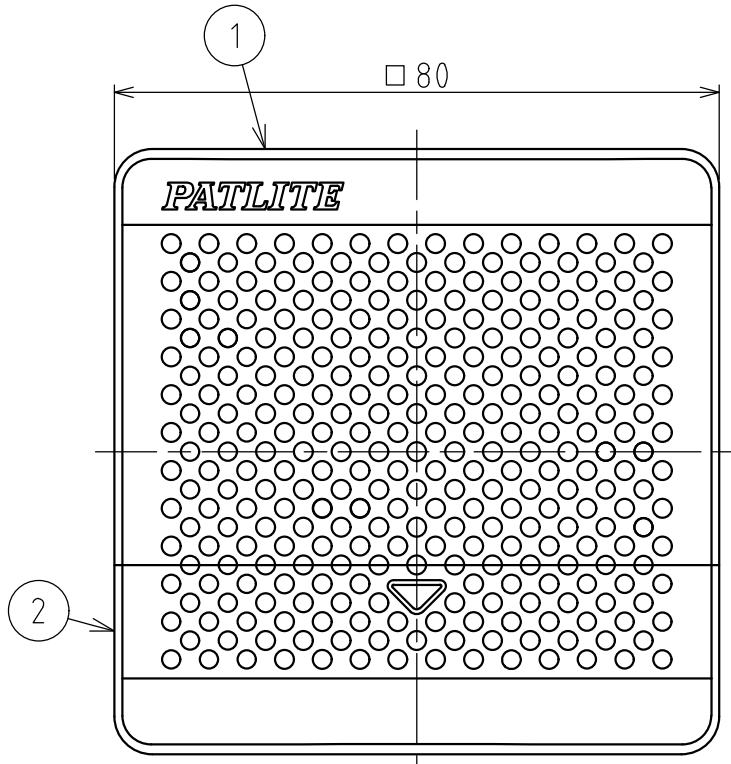

※1 Factory default setting(groupA)

※2 Sounds can be chosen from the sound list and combine freely using an SD card (Type : SDV-2GPO Sold separately)

指定公差 General tolerance	角度公差 ±[°] Angular tolerance ±[°]			寸法公差 ±[mm] Dimensional tolerance ±[mm]					図番 Drawing No. BD-100AA-W18		
	短辺長さ Length of short side	~	~100	6	30	120	300	1000	改訂 Rev.	年月日 Date	改訂履歴 Revisions
	精 f	1	0.5	0.3	0.1	中 m	0.1	0.3			
	粗 v	3	1.5	1	0.5	粗 c	0.3	0.5	1	1.2	2

A

B

C

D

E

F

Hang two Mounting Angles on the hole of product's side face and tighten it's screws after inserting product in mounting hole .
(Recommended tightening torque 0.7±0.1N·m)

* Mounting hole dimension complies with IEC-61554(DIN-43700).

機種 Model	BD-100A	特注No. S.P.No.	-	図名 Name	Outer Dimensions Drawing
品目コード Part No.	-	尺度 Scale	-	三角法 3rd Angle P.	単位 Unit mm
		株式会社 PATLITE Corporation			