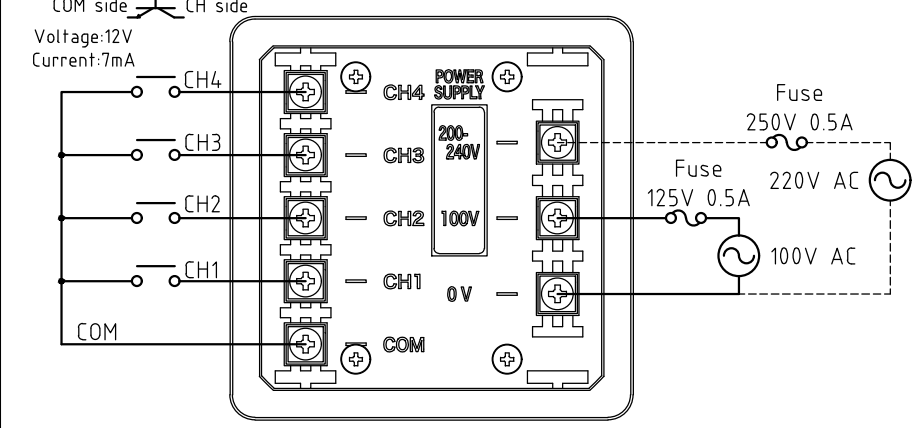

A

B

C

D

E

F

Hang two Mounting Angles on the hole of product's side face and tighten it's screws after inserting product in mounting hole .
(Recommended tightening torque 0.7±0.1N·m)

* Mounting hole dimension complies with IEC-61554(DIN-43700).

Product mounting drawing

Switch for sound pattern selection

When using NPN transistor

BD-100A Wiring diagram

10	Mounting Angle	2	Accessory
9	+Pan Head Screw	1	M3X6 For Front Cover Mounting
8	Slot Waterproof Rubber	1	EPDM
7	+Pan Head Screw With Square Washer	8	M3X6 For Wiring
6	Terminal Cover	2	PC t=0.43
5	Rear Cover	1	ABS Dark Gray
4	Case	1	ABS Dark Gray
3	Waterproof Sheet	1	CR t=1.0
2	Front Cover	1	ABS Light Gray/Dark Gray
1	Front Panel	1	ABS Light Gray/Dark Gray
番号 No.	部品名 Part Name	数量 Qty.	記事 Remarks