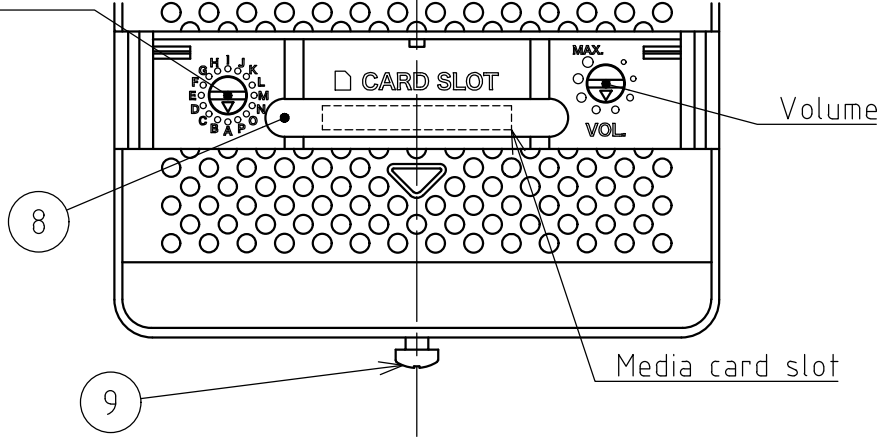

A

B

C

D

E

F

Hang two Mounting Angles on the hole of product's side face and tighten it's screws after inserting product in mounting hole .
(Recommended tightening torque 0.7±0.1N·m)

* Mounting hole dimension complies with IEC-61554(DIN-43700).

Product mounting drawing

Switch for sound pattern selection

When using NPN transistor

BD-100A Wiring diagram

10	Mounting Angle	2	Accessory
9	+Pan Head Screw	1	M3X6 For Front Cover Mounting
8	Slot Waterproof Rubber	1	EPDM
7	+Pan Head Screw With Square Washer	8	M3X6 For Wiring
6	Terminal Cover	2	PC t=0.43
5	Rear Cover	1	ABS Dark Gray
4	Case	1	ABS Dark Gray
3	Waterproof Sheet	1	CR t=1.0
2	Front Cover	1	ABS Light Gray/Dark Gray
1	Front Panel	1	ABS Light Gray/Dark Gray
番号 No.	部品名 Part Name	数量 Qty.	記事 Remarks