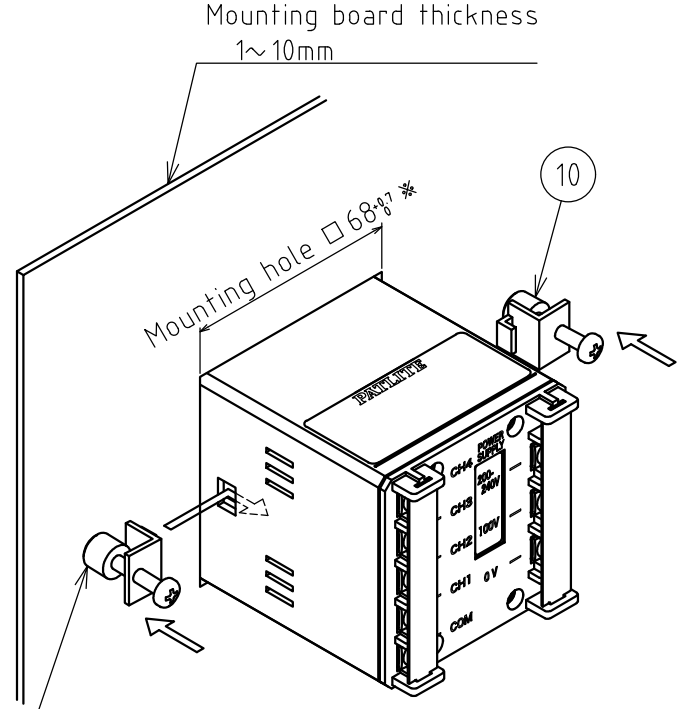

A

B

C

D

E

F

Hang two Mounting Angles on the hole of product's side face and tighten it's screws after inserting product in mounting hole .
(Recommended tightening torque 0.7±0.1N·m)

* Mounting hole dimension complies with IEC-61554(DIN-43700).

Product mounting drawing

Switch for sound pattern selection

When using NPN transistor

BD-100A Wiring diagram

10	Mounting Angle	2	Accessory
9	+Pan Head Screw	1	M3X6 For Front Cover Mounting
8	Slot Waterproof Rubber	1	EPDM
7	+Pan Head Screw With Square Washer	8	M3X6 For Wiring
6	Terminal Cover	2	PC t=0.43
5	Rear Cover	1	ABS Dark Gray
4	Case	1	ABS Dark Gray
3	Waterproof Sheet	1	CR t=1.0
2	Front Cover	1	ABS Light Gray/Dark Gray
1	Front Panel	1	ABS Light Gray/Dark Gray
番号 No.	部品名 Part Name	数量 Qty.	記事 Remarks